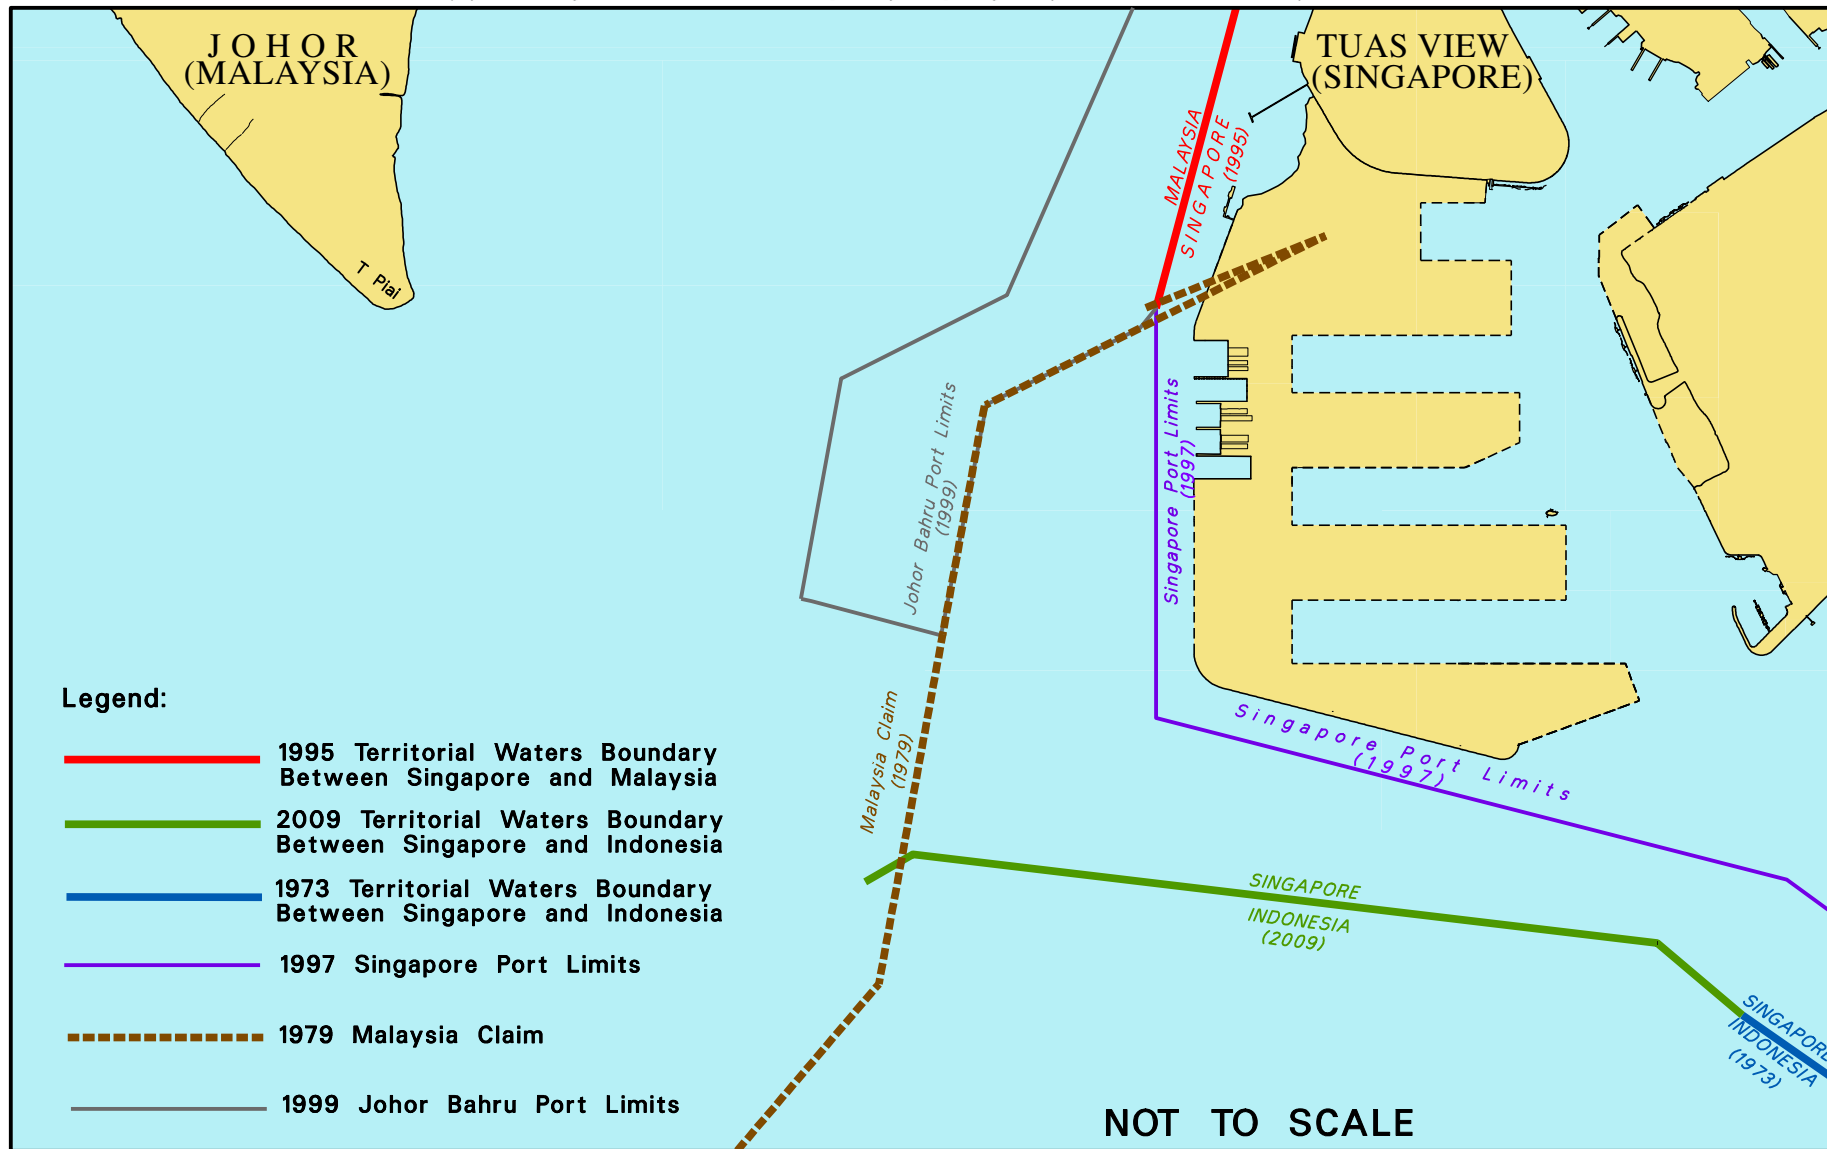

COVERING THE AREA WEST OF SINGAPORE MAINLAND ONLY

Legend:

-  1995 Territorial Waters Boundary Between Singapore and Malaysia
-  2009 Territorial Waters Boundary Between Singapore and Indonesia
-  1973 Territorial Waters Boundary Between Singapore and Indonesia
-  1979 Malaysia Claim

NOT TO SCALE

FOR ILLUSTRATIVE PURPOSES ONLY

COVERING THE AREA WEST OF SINGAPORE MAINLAND ONLY

FOR ILLUSTRATIVE PURPOSES ONLY

COVERING THE AREA WEST OF SINGAPORE MAINLAND ONLY

FOR ILLUSTRATIVE PURPOSES ONLY

COVERING THE AREA WEST OF SINGAPORE MAINLAND ONLY

COVERING THE AREA WEST OF SINGAPORE MAINLAND ONLY

Legend:

- 1995 Territorial Waters Boundary Between Singapore and Malaysia
- 2009 Territorial Waters Boundary Between Singapore and Indonesia
- 1973 Territorial Waters Boundary Between Singapore and Indonesia
- 1997 Singapore Port Limits
- 2018 Singapore Port Limits Extension
- 1979 Malaysia Claim
- 1999 Johor Bahru Port Limits