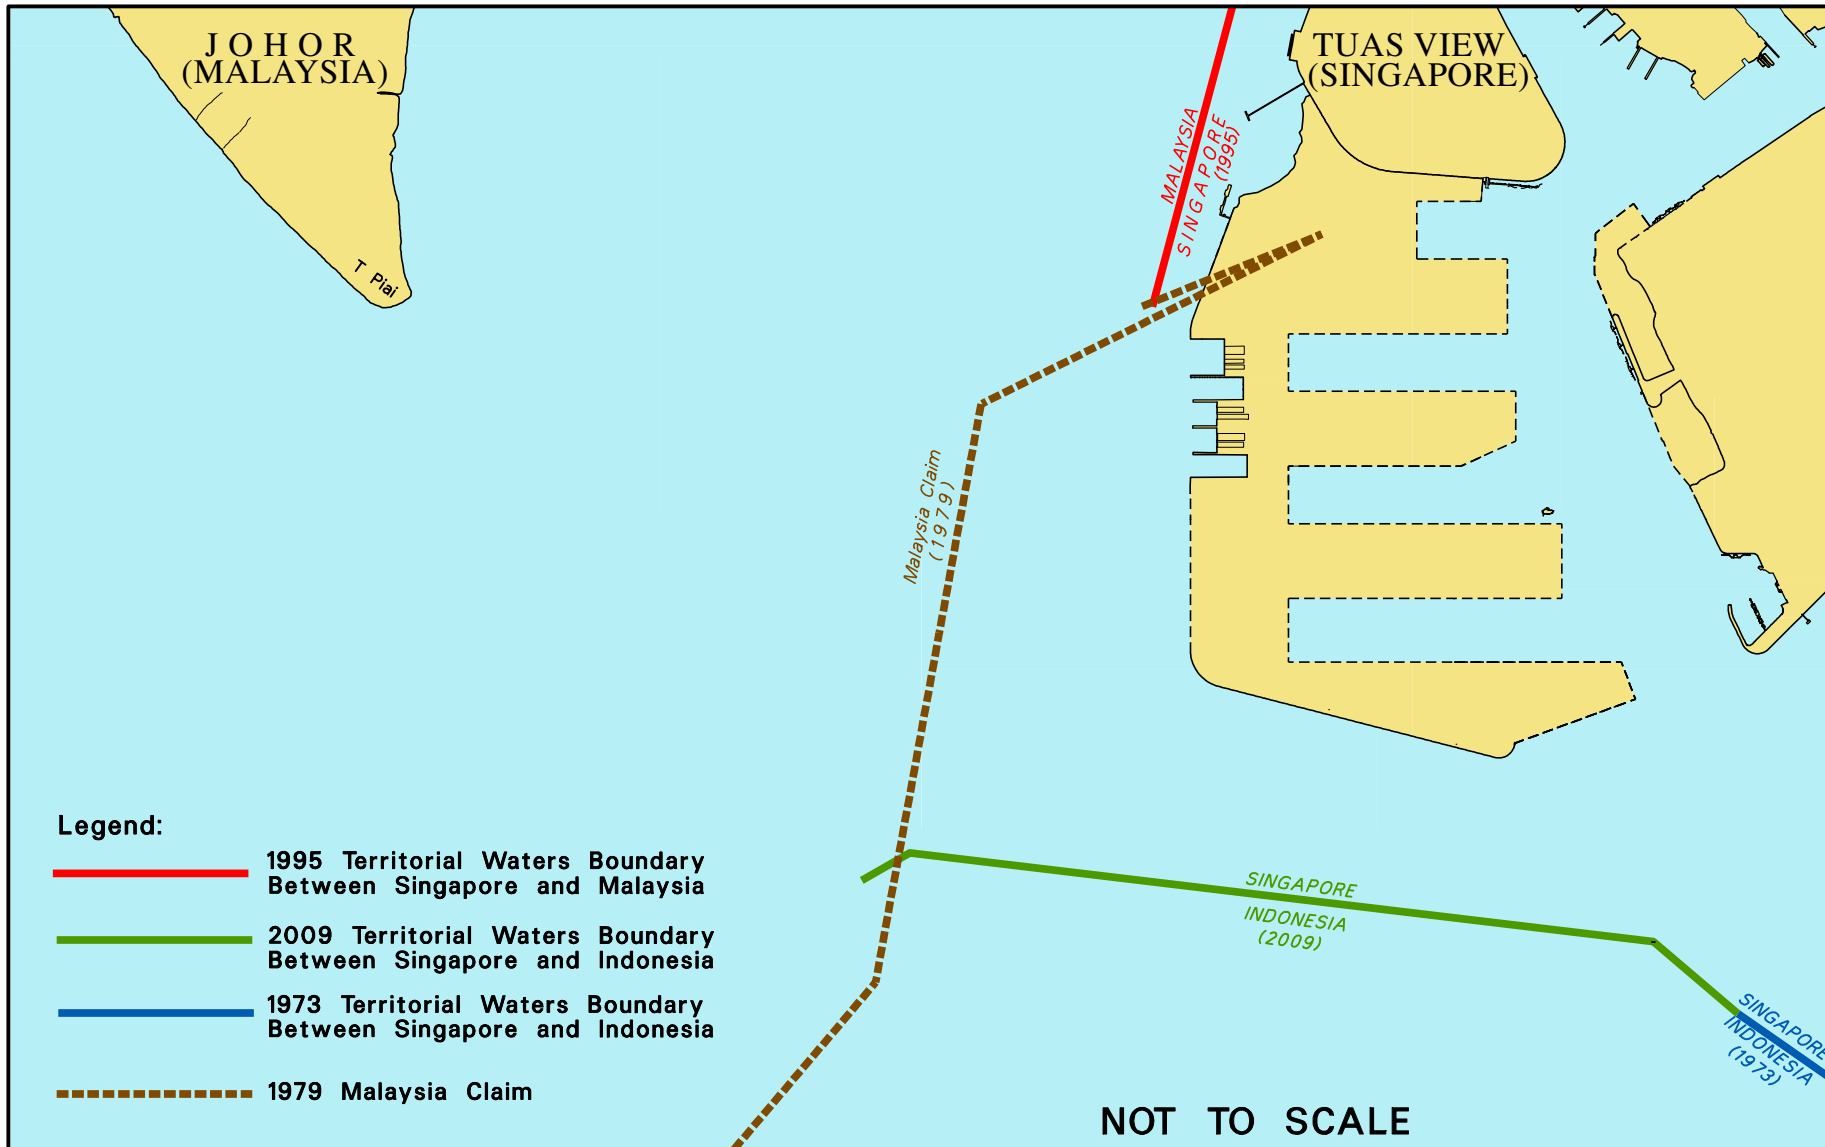

COVERING THE AREA WEST OF SINGAPORE MAINLAND ONLY

Legend:

-  1995 Territorial Waters Boundary Between Singapore and Malaysia
-  2009 Territorial Waters Boundary Between Singapore and Indonesia
-  1973 Territorial Waters Boundary Between Singapore and Indonesia
-  1979 Malaysia Claim

NOT TO SCALE

FOR ILLUSTRATIVE PURPOSES ONLY

COVERING THE AREA WEST OF SINGAPORE MAINLAND ONLY

FOR ILLUSTRATIVE PURPOSES ONLY

COVERING THE AREA WEST OF SINGAPORE MAINLAND ONLY

FOR ILLUSTRATIVE PURPOSES ONLY

COVERING THE AREA WEST OF SINGAPORE MAINLAND ONLY

COVERING THE AREA WEST OF SINGAPORE MAINLAND ONLY

Legend:

- 1995 Territorial Waters Boundary Between Singapore and Malaysia
- 2009 Territorial Waters Boundary Between Singapore and Indonesia
- 1973 Territorial Waters Boundary Between Singapore and Indonesia
- 1997 Singapore Port Limits
- 2018 Singapore Port Limits Extension
- 1979 Malaysia Claim
- 1999 Johor Bahru Port Limits