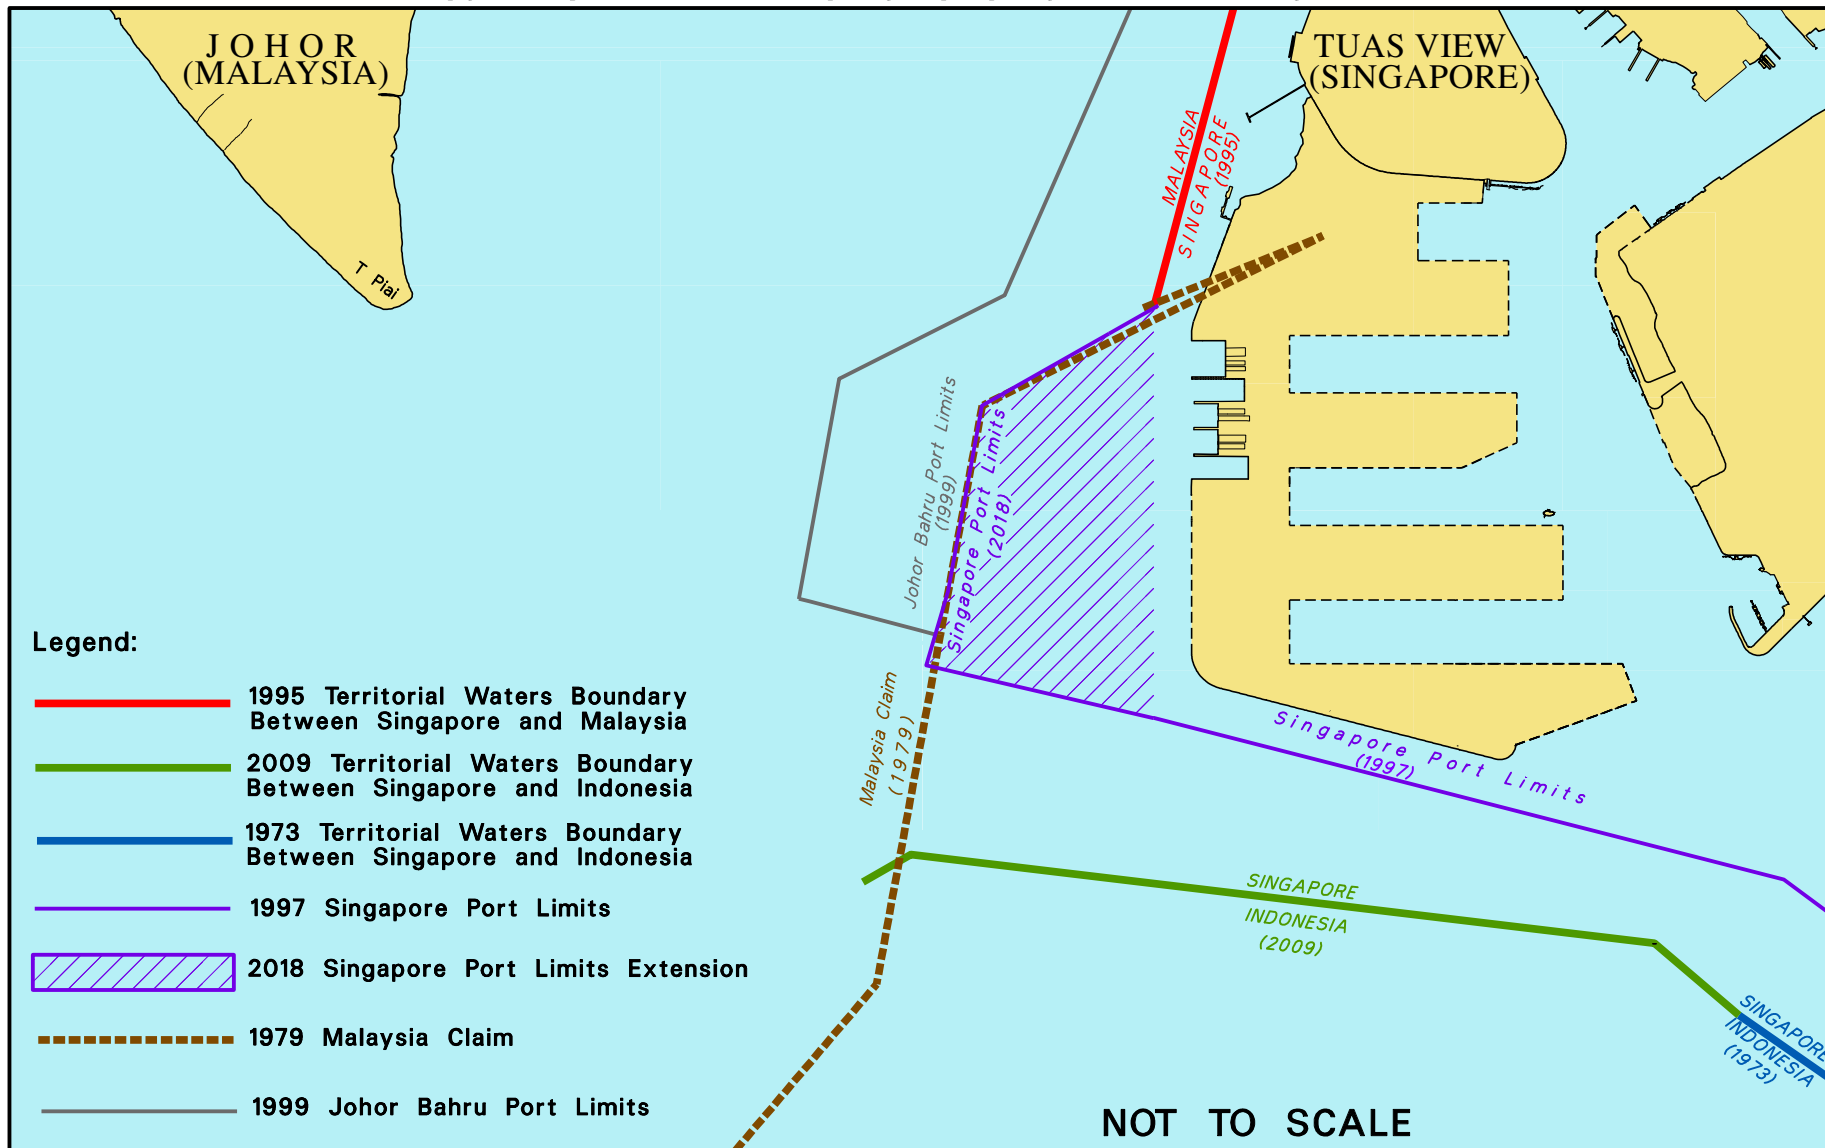

COVERING THE AREA WEST OF SINGAPORE MAINLAND ONLY

Legend:

-  1995 Territorial Waters Boundary Between Singapore and Malaysia
-  2009 Territorial Waters Boundary Between Singapore and Indonesia
-  1973 Territorial Waters Boundary Between Singapore and Indonesia
-  1979 Malaysia Claim

NOT TO SCALE

FOR ILLUSTRATIVE PURPOSES ONLY

COVERING THE AREA WEST OF SINGAPORE MAINLAND ONLY

FOR ILLUSTRATIVE PURPOSES ONLY

COVERING THE AREA WEST OF SINGAPORE MAINLAND ONLY

FOR ILLUSTRATIVE PURPOSES ONLY

COVERING THE AREA WEST OF SINGAPORE MAINLAND ONLY

COVERING THE AREA WEST OF SINGAPORE MAINLAND ONLY

Legend:

- 1995 Territorial Waters Boundary Between Singapore and Malaysia
- 2009 Territorial Waters Boundary Between Singapore and Indonesia
- 1973 Territorial Waters Boundary Between Singapore and Indonesia
- 1997 Singapore Port Limits
- 2018 Singapore Port Limits Extension
- 1979 Malaysia Claim
- 1999 Johor Bahru Port Limits