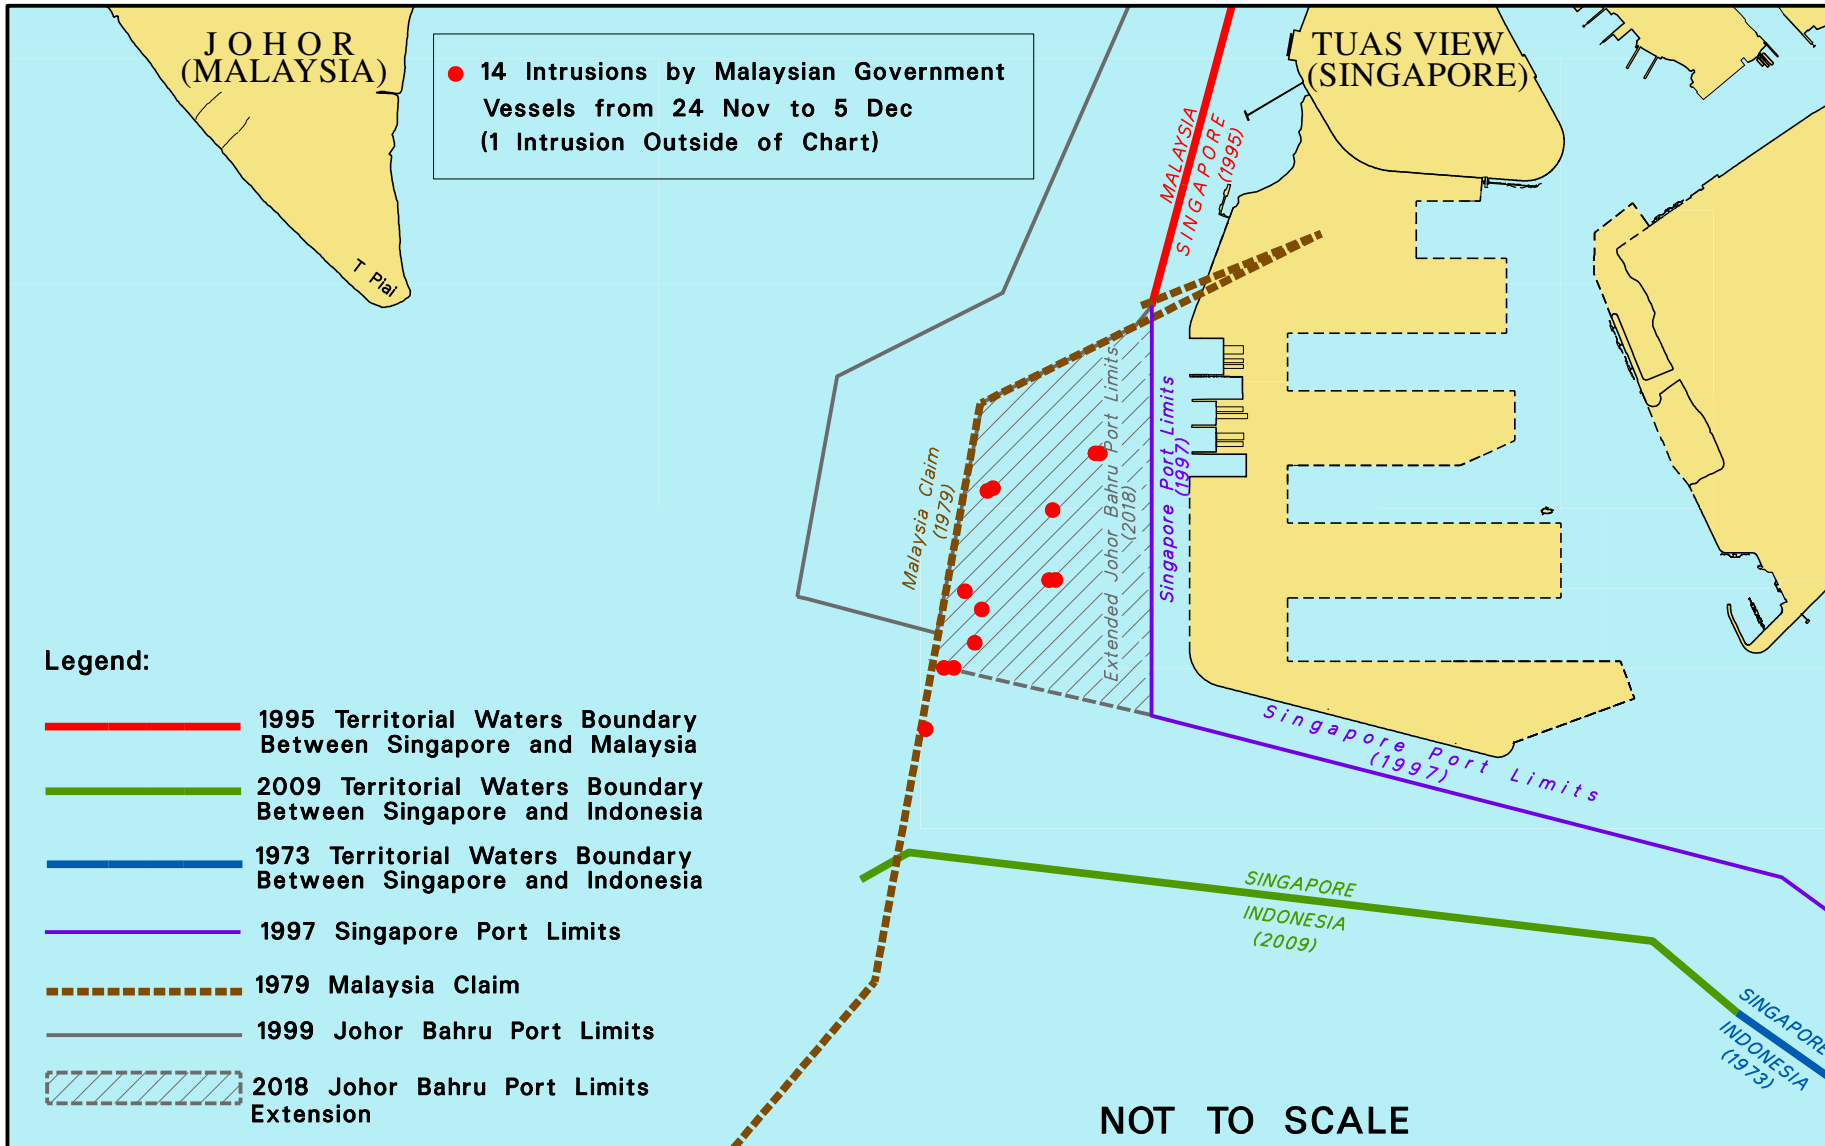

COVERING THE AREA WEST OF SINGAPORE MAINLAND ONLY

Legend:

-  1995 Territorial Waters Boundary Between Singapore and Malaysia
-  2009 Territorial Waters Boundary Between Singapore and Indonesia
-  1973 Territorial Waters Boundary Between Singapore and Indonesia
-  1979 Malaysia Claim

NOT TO SCALE

FOR ILLUSTRATIVE PURPOSES ONLY

COVERING THE AREA WEST OF SINGAPORE MAINLAND ONLY

FOR ILLUSTRATIVE PURPOSES ONLY

COVERING THE AREA WEST OF SINGAPORE MAINLAND ONLY

FOR ILLUSTRATIVE PURPOSES ONLY

COVERING THE AREA WEST OF SINGAPORE MAINLAND ONLY

COVERING THE AREA WEST OF SINGAPORE MAINLAND ONLY

Legend:

- 1995 Territorial Waters Boundary Between Singapore and Malaysia
- 2009 Territorial Waters Boundary Between Singapore and Indonesia
- 1973 Territorial Waters Boundary Between Singapore and Indonesia
- 1997 Singapore Port Limits
- 2018 Singapore Port Limits Extension
- 1979 Malaysia Claim
- 1999 Johor Bahru Port Limits