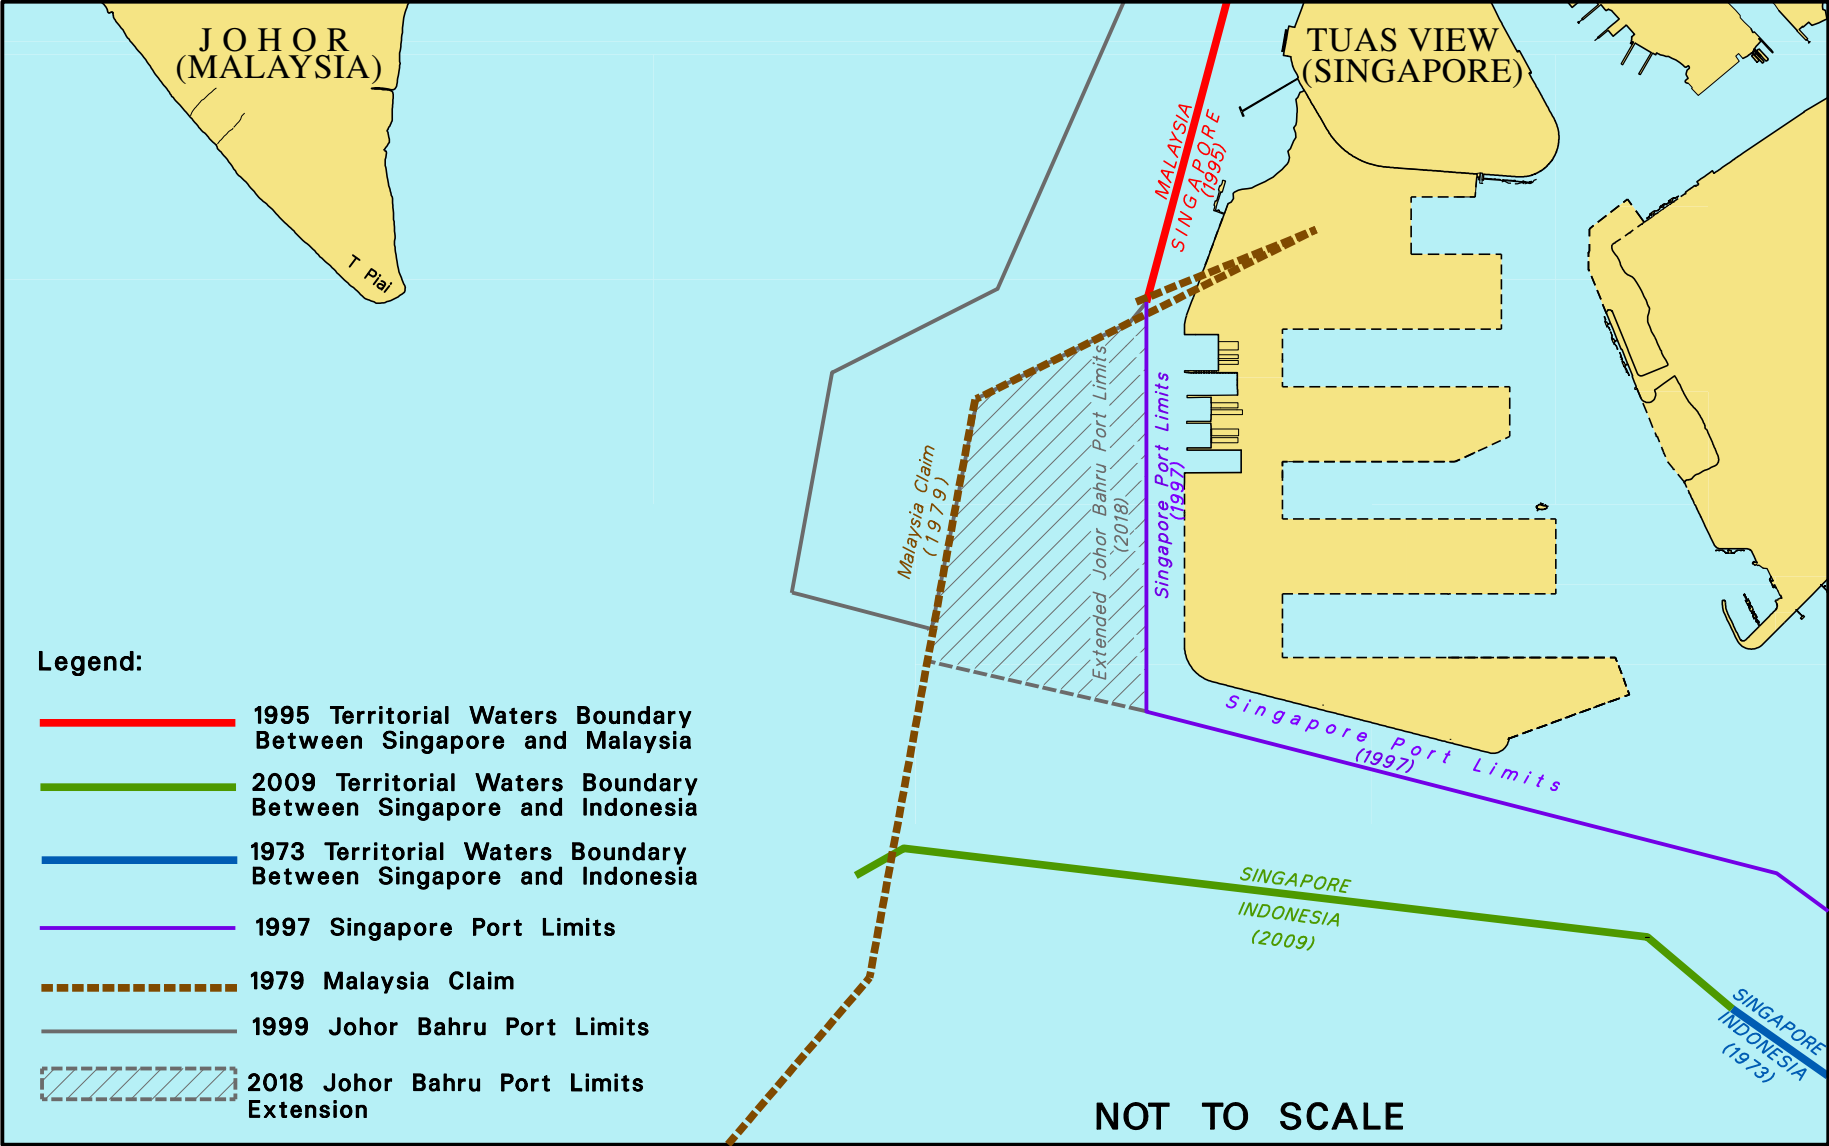

COVERING THE AREA WEST OF SINGAPORE MAINLAND ONLY

Legend:

-  1995 Territorial Waters Boundary Between Singapore and Malaysia
-  2009 Territorial Waters Boundary Between Singapore and Indonesia
-  1973 Territorial Waters Boundary Between Singapore and Indonesia
-  1979 Malaysia Claim

NOT TO SCALE

FOR ILLUSTRATIVE PURPOSES ONLY

COVERING THE AREA WEST OF SINGAPORE MAINLAND ONLY

FOR ILLUSTRATIVE PURPOSES ONLY

COVERING THE AREA WEST OF SINGAPORE MAINLAND ONLY

FOR ILLUSTRATIVE PURPOSES ONLY

COVERING THE AREA WEST OF SINGAPORE MAINLAND ONLY

COVERING THE AREA WEST OF SINGAPORE MAINLAND ONLY

Legend:

- 1995 Territorial Waters Boundary Between Singapore and Malaysia
- 2009 Territorial Waters Boundary Between Singapore and Indonesia
- 1973 Territorial Waters Boundary Between Singapore and Indonesia
- 1997 Singapore Port Limits
- 2018 Singapore Port Limits Extension
- 1979 Malaysia Claim
- 1999 Johor Bahru Port Limits